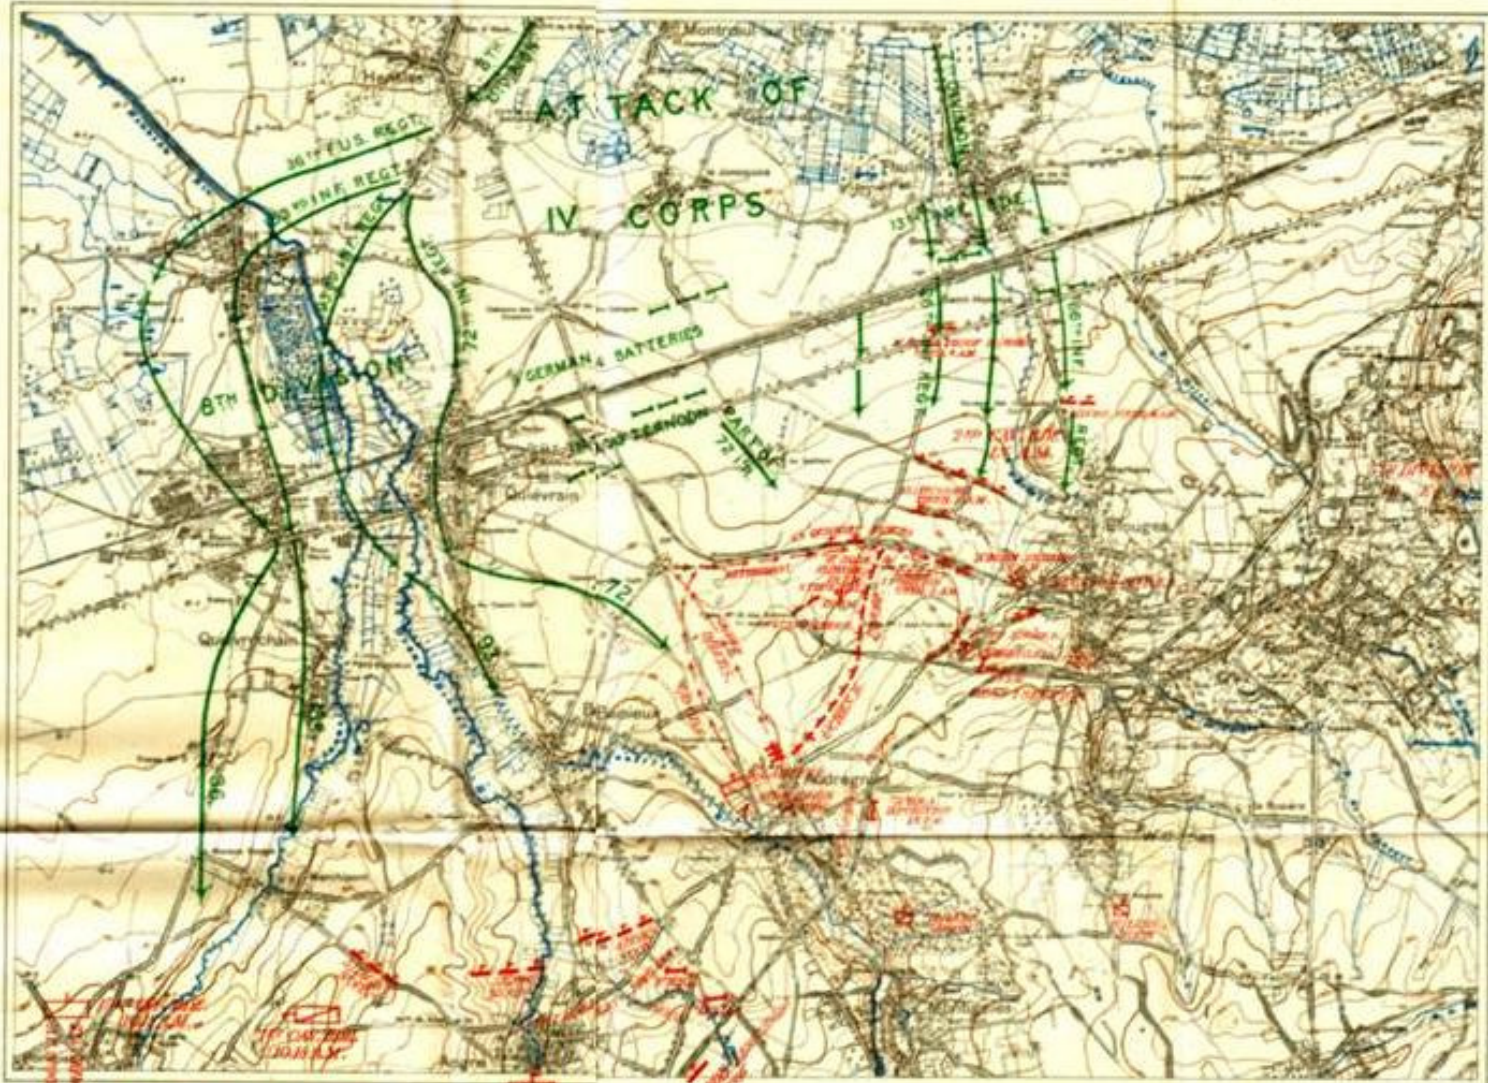

FLANK GUARD ACTION AT ELOUGES, 24 AUGUST, 1914.

MAP COMPILED BY
HISTORICAL SECTION, (MILITARY BRANCH)

4th CAV. BDE & BATTERY, R.I.A.
AT ARRAS (2 1/2 M.S. OF MARCHFONT.)

2nd CAV. BDE
R.I.A.

7th CAV. BDE
R.I.A.

Scale - 1:40,000
Metres 0 1000 2000 3000 4000 5000 6000 7000 8000 9000 10000

Yards 0 1000 2000 3000 4000 5000 6000 7000 8000 9000 10000

Contour interval 20 metres. N.E. corner 5 metres